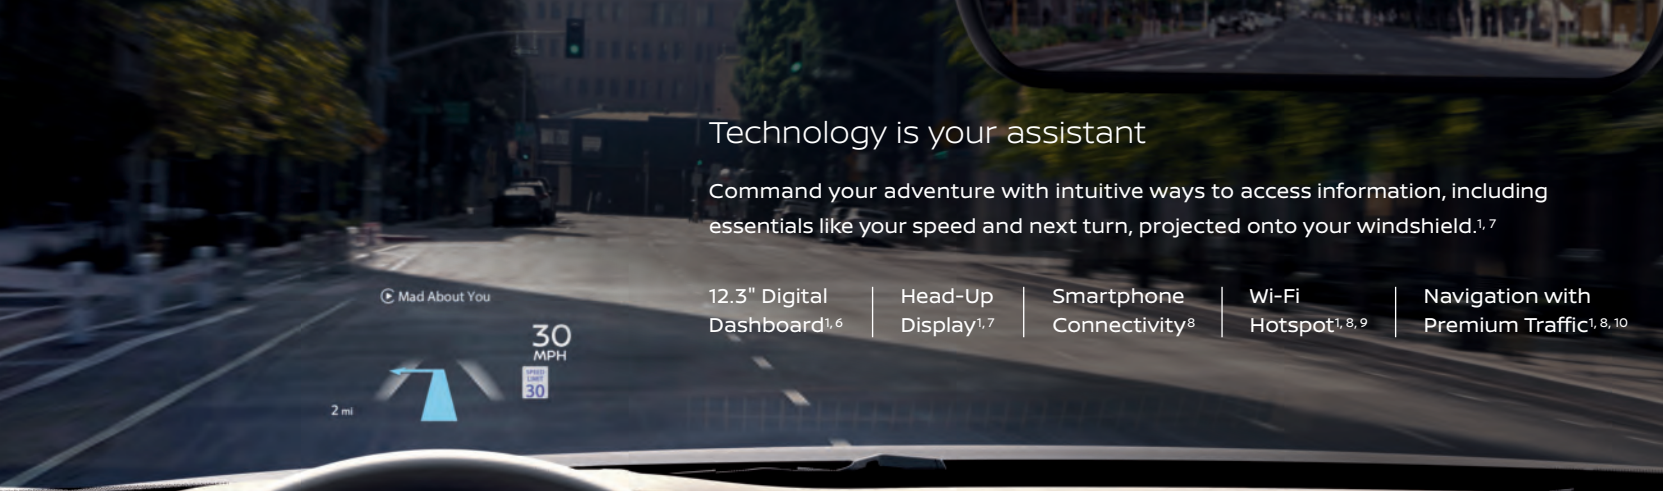

Nissan Pathfinder[®] Rock Creek[®] shown in Two-tone Boulder Gray Pearl / Super Black⁴ with accessory Black Rear Bumper Protector.

Adventure on your own terms

The Pathfinder® interior was crafted to feel like a sanctuary after a long day on the trail. With three rows and the EZ FLEX® Seating System, which lets the second row tilt and slide even with a car seat attached², your only worry will be getting a word in.

Technology is your assistant

Command your adventure with intuitive ways to access information, including essentials like your speed and next turn, projected onto your windshield.^{1,7}

- 12.3" Digital Dashboard^{1,6}
- Head-Up Display^{1,7}
- Smartphone Connectivity⁸
- Wi-Fi Hotspot^{1,8,9}
- Navigation with Premium Traffic^{1,8,10}